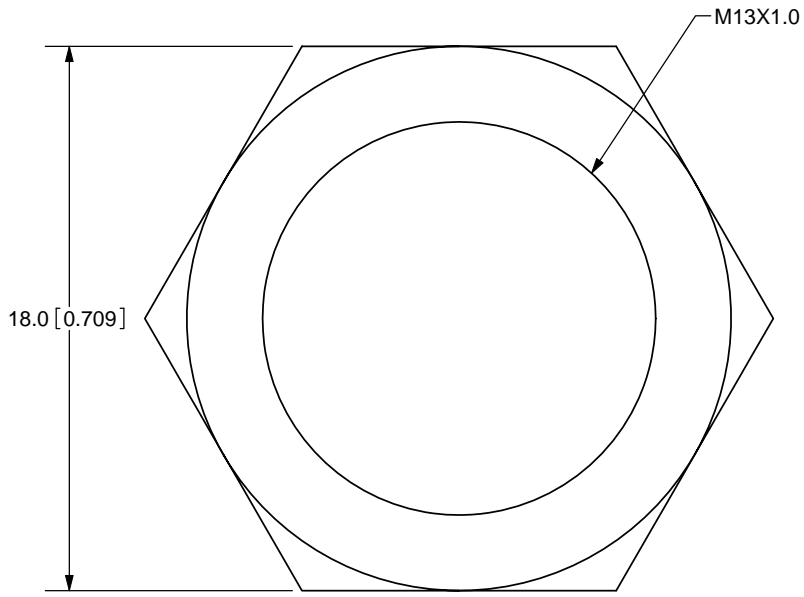

REV.	DESCRIPTION	DATE
A	NEW DRAWING	11/11/2009

TOLERANCE:
±0.1mm UNLESS OTHERWISE
SPECIFIED

CUI INC

20050 SW 112th Ave.
Tualatin, OR 97062
Phone: 503-612-2300
800-275-4899
Fax: 503-612-2383
Website: www.cui.com

TITLE: M13X1.0 NUT		REV: A
PART NO. PJ-011X-nut		UNITS: MM [INCHES]
DRAWN BY: ZRJ	APPROVED BY:	SCALE: 4:1

PC FILE NAME:
PJ-011X-nut

COPYRIGHT 2009
BY CUI INC.

	MATERIAL	PLATING	COLOR
NUT	Brass	Nickel	Silver