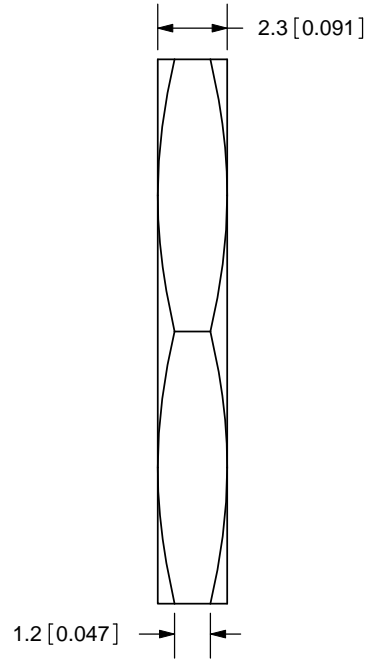

REV.	DESCRIPTION	DATE
A	NEW DRAWING	11/11/2009

TOLERANCE:
±0.1mm UNLESS OTHERWISE
SPECIFIED

CUI INC

20050 SW 112th Ave.
Tualatin, OR 97062
Phone: 503-612-2300
800-275-4899
Fax: 503-612-2383
Website: www.cui.com

TITLE: M13X1.0 NUT		REV: A
PART NO. PJ-011X-nut		UNITS: MM [INCHES]
DRAWN BY: ZRJ	APPROVED BY:	SCALE: 4:1

PC FILE NAME:
PJ-011X-nut

COPYRIGHT 2009
BY CUI INC.

	MATERIAL	PLATING	COLOR
NUT	Brass	Nickel	Silver