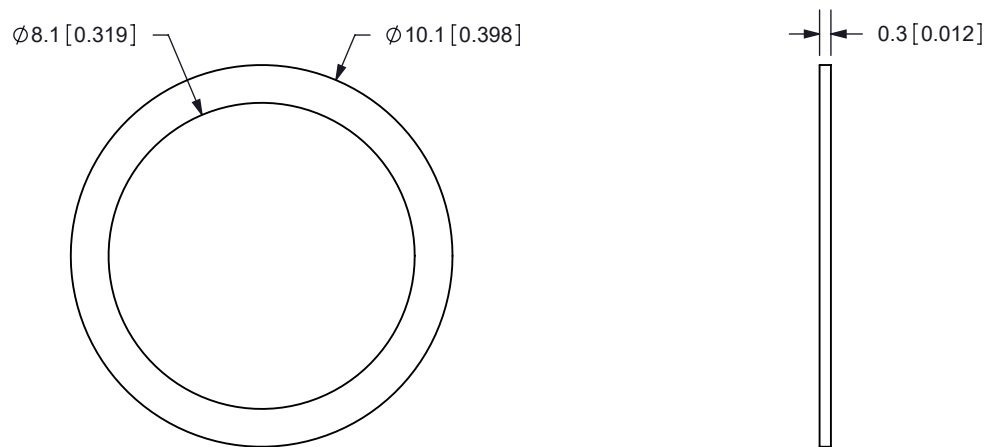

REV.	DESCRIPTION	DATE
A	NEW DRAWING	11/11/2009
B	CORRECTED THREAD SIZE	9/11/2015
C	BRAND UPDATE	1/6/2022

TOLERANCE:
±0.1 MM
UNLESS OTHERWISE
SPECIFIED

CUI DEVICES

6405 SW Rosewood St, Suite C
Lake Oswego, OR 97035
Phone: 877-323-3576

Website: www.cuidevices.com

TITLE: 5/16-32 NUT	REV: C
--------------------	--------

PART NO. PJ-005X-HDW	UNITS: MM
----------------------	-----------

	MATERIAL	PLATING	COLOR
NUT	Brass	Nickel	Silver
WASHER	Steel	Nickel	Silver