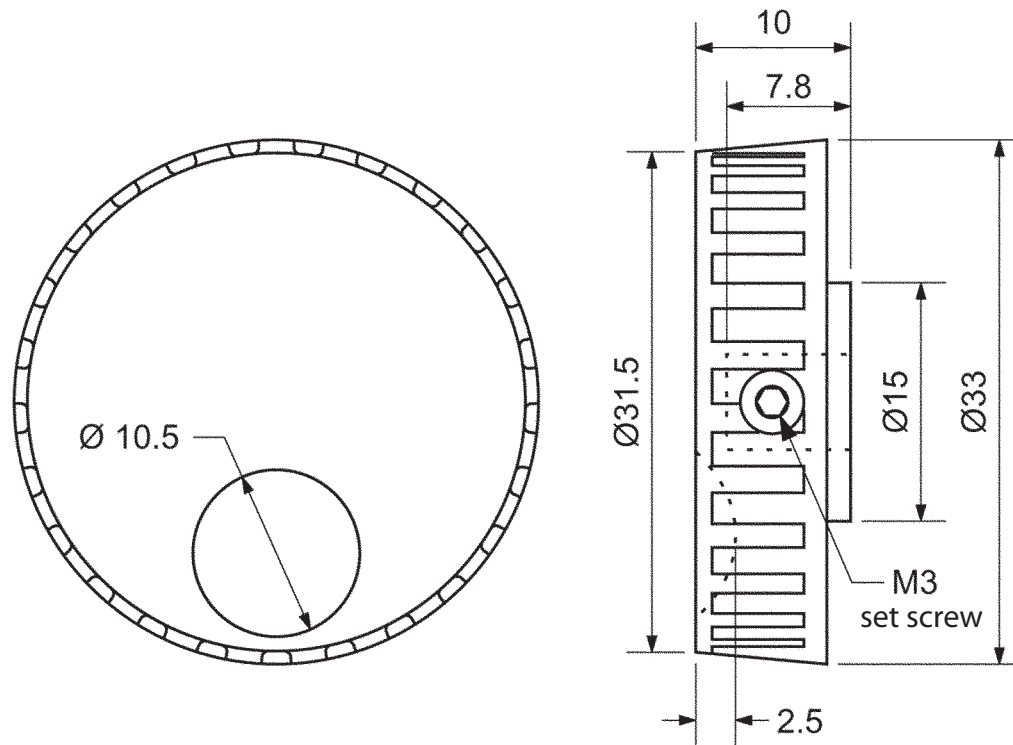

REV.	DESCRIPTION	DATE
A	NEW DRAWING	4/28/2008

All knobs fit $\text{Ø}6\text{mm}$ shafts
 Material: ABS Plastic

20050 SW 112th Ave.
 Tualatin, OR 97062
 Phone: 503-612-2300
 800-275-4899
 Fax: 503-612-2383
 Website: www.cui.com

TITLE: encoder knob		REV: A
PART NO. K3310 Series	UNITS: MM	
DRAWN BY: JRH	APPROVED BY:	SCALE:

Model Number	Color Options
K3310	taupe
K3310-BLACK	black
K3310-AG	light gray